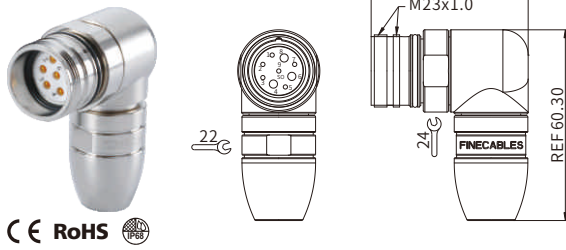

## M23 Right Angle Connector, Assembly, Coupling nut

Coupling screw

Coupling nut

### Specifications

Contacts	6A	7A	9A	9B	9C	12A	12B	16A	17A	17B	19A
Certification	ECBT2(ECBT8).E473386										
Pin layout(Female)											
Connector insert	PA										
Connector contacts	Brass with gold plated										
Coupling nut/screw	Brass with nickel plated										
Connector body	Zinc alloy with nickel plated										
Seal/O-ring	FKM or NBR										
Mating Endurance	>800										
Insulation resistance	≥ 100MΩ										
Contact resistance	≤ 5mΩ										
Ambient temperature	-40°C ~ +125°C										
Shielding	Available										
IP rating	IP67, IP68 in locked condition										
Cable OD range	2.0~11.4mm										
Assembly Instruction	Refer to page 477~478										
Number of positions	6,7		9(8+1)/(6+3)				12	16		17	19(16+3)
Contacts	6,7		8 / 6		1 / 3		12	16		17	16 3
Contact OD(mm)	2.0(14AWG)		1.0(18AWG)		2.0(14AWG)		1.0(18AWG)		1.0(18AWG)		1.0(18AWG) 1.5(16AWG)
Rated current @ 20°C(A)	20		8		20		8		8		8 10
Rated Voltage(V)	300		300		300		300		160		160 160
Impulse voltage(V)	2500		2500		2500		1500		1500		1500 1500
Overvoltage category	II										
Pollution Degree	III										