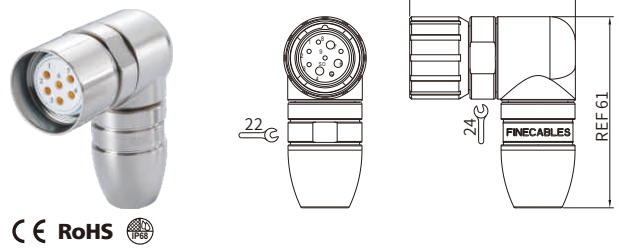

## M23 Right Angle Connector, Assembly, Coupling nut

Coupling screw

Coupling nut

### Specifications

Contacts	6A	7A	9A	9B	9C	12A	12B	16A	17A	17B	19A
Certification	ECBT2(ECBT8).E473386										
Pin layout(Female)											
Connector insert	PA										
Connector contacts	Brass with gold plated										
Coupling nut/screw	Brass with nickel plated										
Connector body	Zinc alloy with nickel plated										
Seal/O-ring	FKM or NBR										
Mating Endurance	>800										
Insulation resistance	≥ 100MΩ										
Contact resistance	≤ 5mΩ										
Ambient temperature	-40°C ~ +125°C										
Shielding	Available										
IP rating	IP67, IP68 in locked condition										
Cable OD range	2.0~11.4mm										
Assembly Instruction	Refer to page 477~478										
Number of positions	6,7		9(8+1)/(6+3)				12	16		17	19(16+3)
Contacts	6,7		8 / 6		1 / 3		12	16		17	16 3
Contact OD(mm)	2.0(14AWG)		1.0(18AWG)		2.0(14AWG)		1.0(18AWG)		1.0(18AWG)		1.0(18AWG) 1.5(16AWG)
Rated current @ 20°C(A)	20		8		20		8		8		8 10
Rated Voltage(V)	300		300		300		300		160		160 160
Impulse voltage(V)	2500		2500		2500		1500		1500		1500 1500
Overvoltage category	II										
Pollution Degree	III										